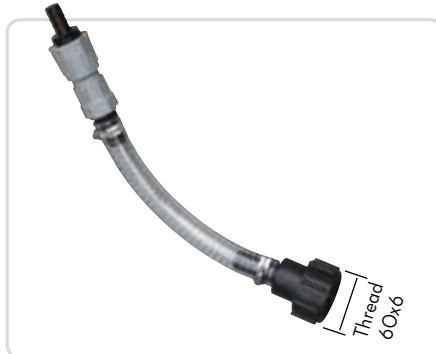

PRODUCTS' RANGE

Code	Description
R15452000	Easy coupling SEC with Hosetail 90°

Suction connections AF2 **NEW**

AF2 + pipes + hose tail

PRODUCTS' RANGE

Code	Description
F20189000	AF2 56x4 buttress 1" BSP
F20190000	AF2 2" buttress 1" BSP
F20257000	AF2 2" BSP 1" BSP
F20258000	AF2 2" 70x6 1" BSP (with drum adapter)

Suction connections PDC (Piusi DEF Coupler)

for typical stainless steel connectors.

PRODUCTS' RANGE

Code	Description
F1891000A	Piusi DEF coupler

Suction hose

PRODUCTS' RANGE

Code	Description
F15606020	Suction hose with plug head 2" BSP
F15606000	Suction hose wwith plug head 56x4

Gravity kit

Manual nozzle + IBC bottom adapter

PRODUCTS' RANGE

Code	Description
F15517000	Gravity kit

Kit bottom connection

PRODUCTS' RANGE

Code	Description
F15515010	Kit bottom connection

External suction hose

with IBC bottom valve adapter and check valve.

PRODUCTS' RANGE

Code	Description
F15515000	External suction hose