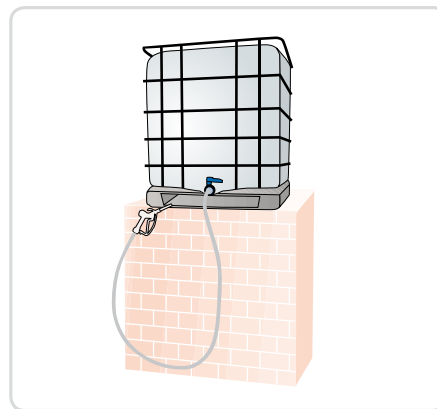

PRODUCTS' RANGE

Code	Description
R15452000	Easy coupling SEC with Hosetail 90°

Suction connections AF2 **NEW**

AF2 + pipes + hose tail

PRODUCTS' RANGE

Code	Description
F20189000	AF2 56x4 buttress 1" BSP
F20190000	AF2 2" buttress 1" BSP
F20257000	AF2 2" BSP 1" BSP
F20258000	AF2 2" 70x6 1" BSP (with drum adapter)

Suction connections PDC (Piusi DEF Coupler)

for typical stainless steel connectors.

PRODUCTS' RANGE

Code	Description
F1891000A	Piusi DEF coupler

Suction hose

PRODUCTS' RANGE

Code	Description
F15606020	Suction hose with plug head 2" BSP
F15606000	Suction hose wwith plug head 56x4

Gravity kit

Manual nozzle + IBC bottom adapter

PRODUCTS' RANGE

Code	Description
F15517000	Gravity kit

Kit bottom connection

PRODUCTS' RANGE

Code	Description
F15515010	Kit bottom connection

External suction hose