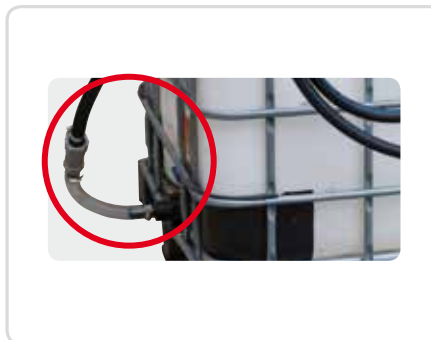

Gravity kit

Manual nozzle + IBC bottom adapter

PRODUCTS' RANGE

Code	Description
F15517000	Gravity kit

Kit bottom connection

PRODUCTS' RANGE

Code	Description
F15515010	Kit bottom connection

External suction hose