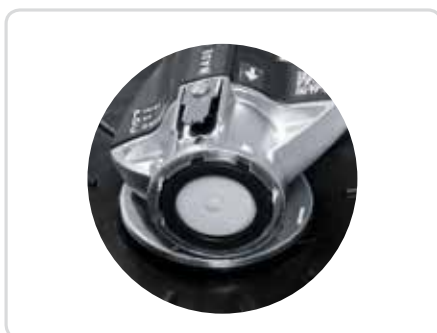

PRODUCTS' RANGE

Code	Description
R15452000	Easy coupling SEC with Hosetail 90°

Suction connections AF2 **NEW**

AF2 + pipes + hose tail

PRODUCTS' RANGE

Code	Description
F20189000	AF2 56x4 buttress 1" BSP
F20190000	AF2 2" buttress 1" BSP
F20257000	AF2 2" BSP 1" BSP
F20258000	AF2 2" 70x6 1" BSP (with drum adapter)

Suction connections PDC (Piusi DEF Coupler)

for typical stainless steel connectors.

PRODUCTS' RANGE

Code	Description
F1891000A	Piusi DEF coupler

Suction hose

PRODUCTS' RANGE

Code	Description
F15606020	Suction hose with plug head 2" BSP
F15606000	Suction hose wwith plug head 56x4